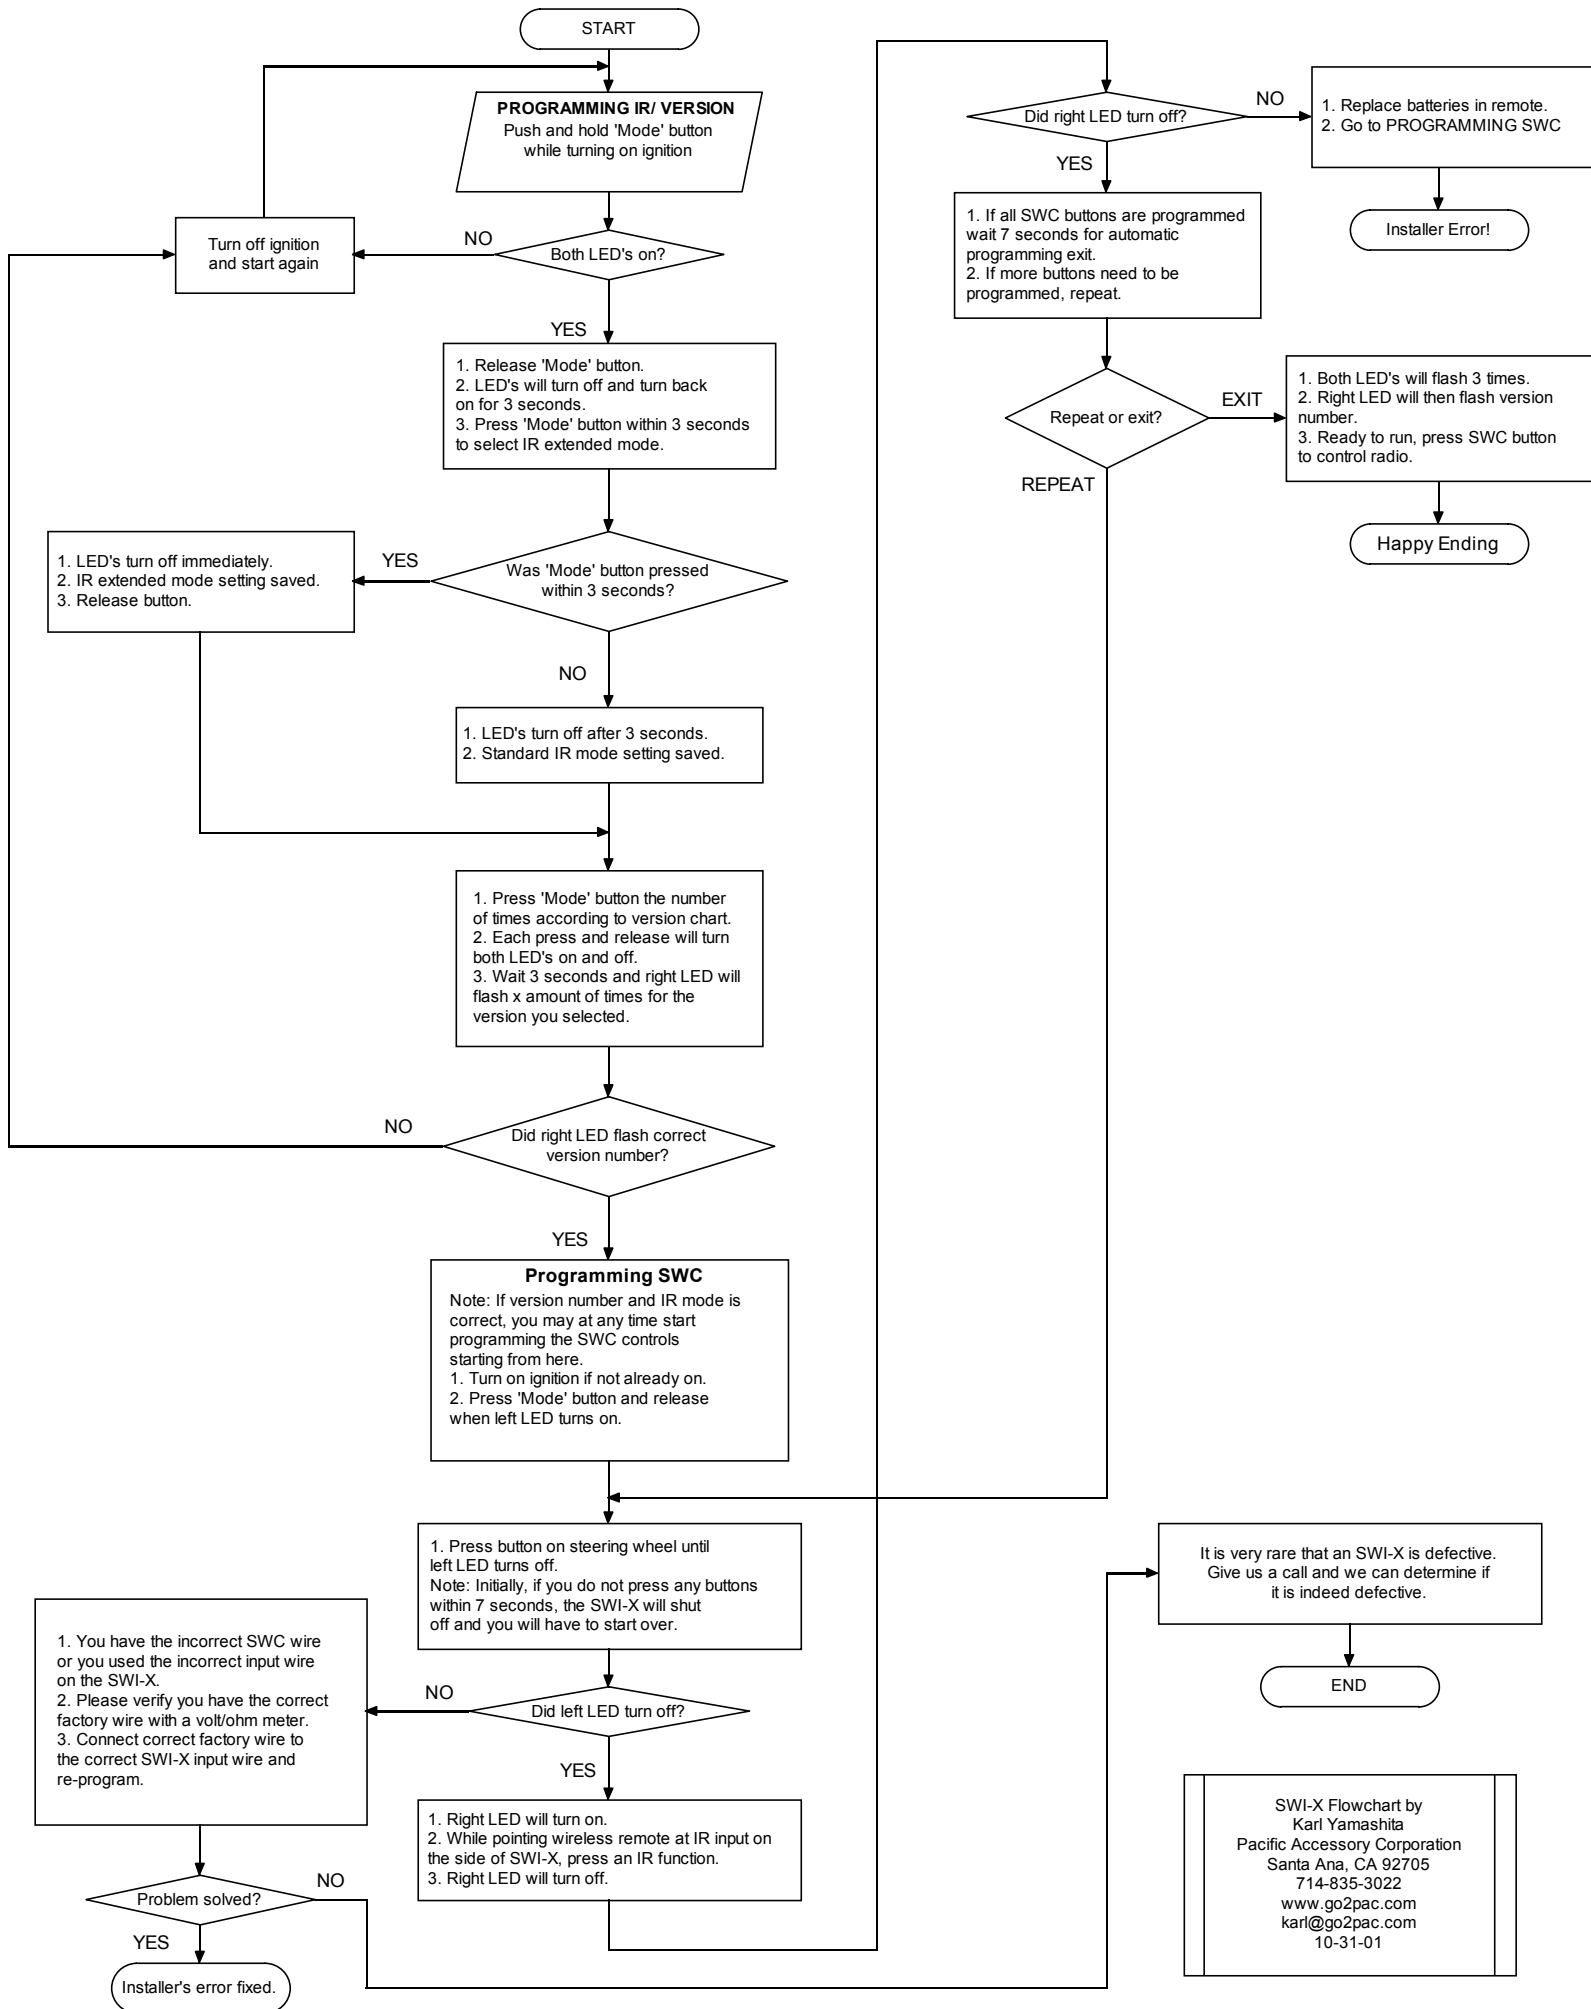

SWI-X Flowchart

SWI-X Flowchart by
Karl Yamashita
Pacific Accessory Corporation
Santa Ana, CA 92705
714-835-3022
www.go2pac.com
karl@go2pac.com
10-31-01